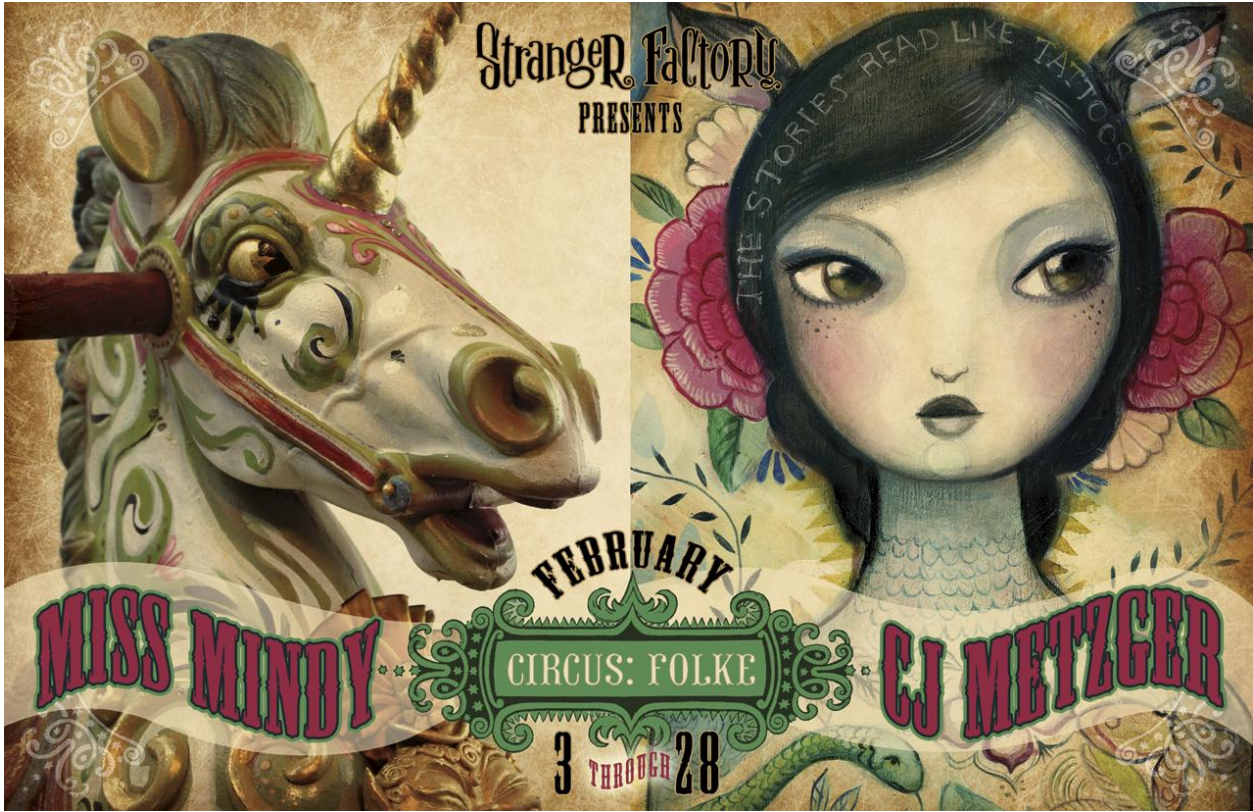

Stranger Factory
PRESENTS

THE STORIES READ LIKE TATTOOS

FEBRUARY

CIRCUS: FOLKE

MISS MINDY

CJ METZGER

3 THROUGH 28