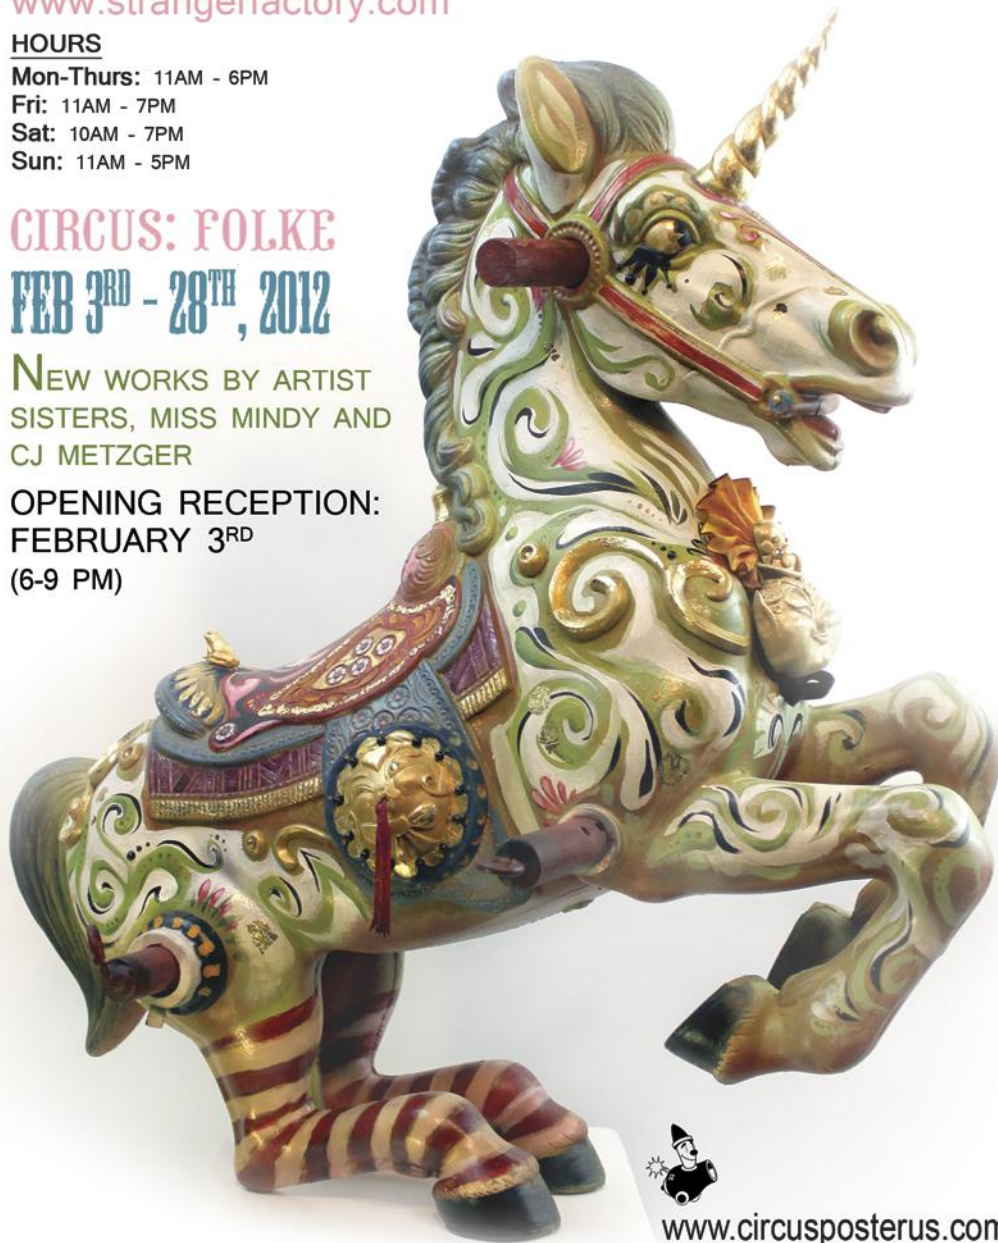

# Stranger Factory

FOR IMMEDIATE RELEASE

Stranger Factory art space is proud to present “CIRCUS: FOLKE” a two-person exhibition by West Coast based “Artist Sisters” - Miss Mindy and Candace (CJ) Metzger. Both artists explore a subject the sisters adore... Circus: Folke explores the moods, feelings and décor of our favorite pastime... all things ‘Circus’ combining their love of character and story with their own taste for design, fluidity & style.

The exhibition opens February 3<sup>rd</sup> with a reception from 6-9pm.

The Stranger Factory brings a fresh perspective to the American art + design scene, connecting world class artists from the Pop Surrealist and Lowbrow movements to New Mexico. Dedicated to providing aspiring art collectors the opportunity to begin their collections with original artworks and limited edition releases at affordable prices, Stranger Factory is not only a collaborative effort among the artists...but between the space and its patrons as well.

[www.strangerfactory.com](http://www.strangerfactory.com)

**HOURS**

**Mon-Thurs:** 11AM - 6PM

**Fri:** 11AM - 7PM

**Sat:** 10AM - 7PM

**Sun:** 11AM - 5PM

**CIRCUS: FOLKE**

**FEB 3<sup>RD</sup> - 28<sup>TH</sup>, 2012**

**NEW WORKS BY ARTIST  
SISTERS, MISS MINDY AND  
CJ METZGER**

**OPENING RECEPTION:  
FEBRUARY 3<sup>RD</sup>  
(6-9 PM)**

[www.circusposterus.com](http://www.circusposterus.com)